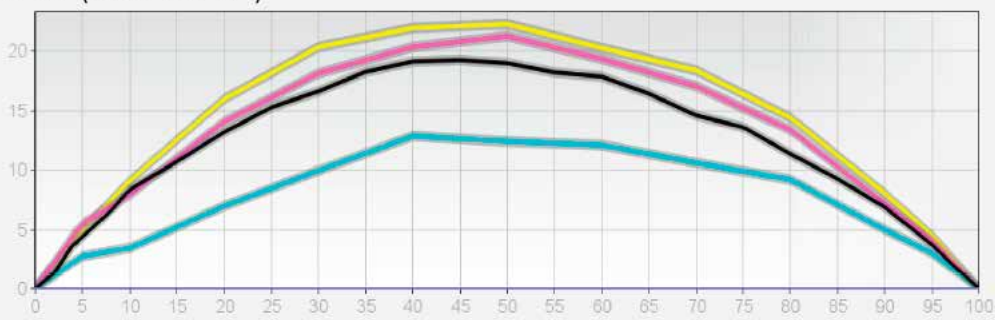

TVI (Dot Gain) from CIEXYZ

Cover Press

TVI (Dot Gain) from CIEXYZ

Narrow Web Coated 3

TVI (Dot Gain) from CIEXYZ

Narrow Web Matte 3

TVI (from XYZ)

Wide Web Coated 3

TVI (Dot Gain) from CIEXYZ

Wide Web Matte 3